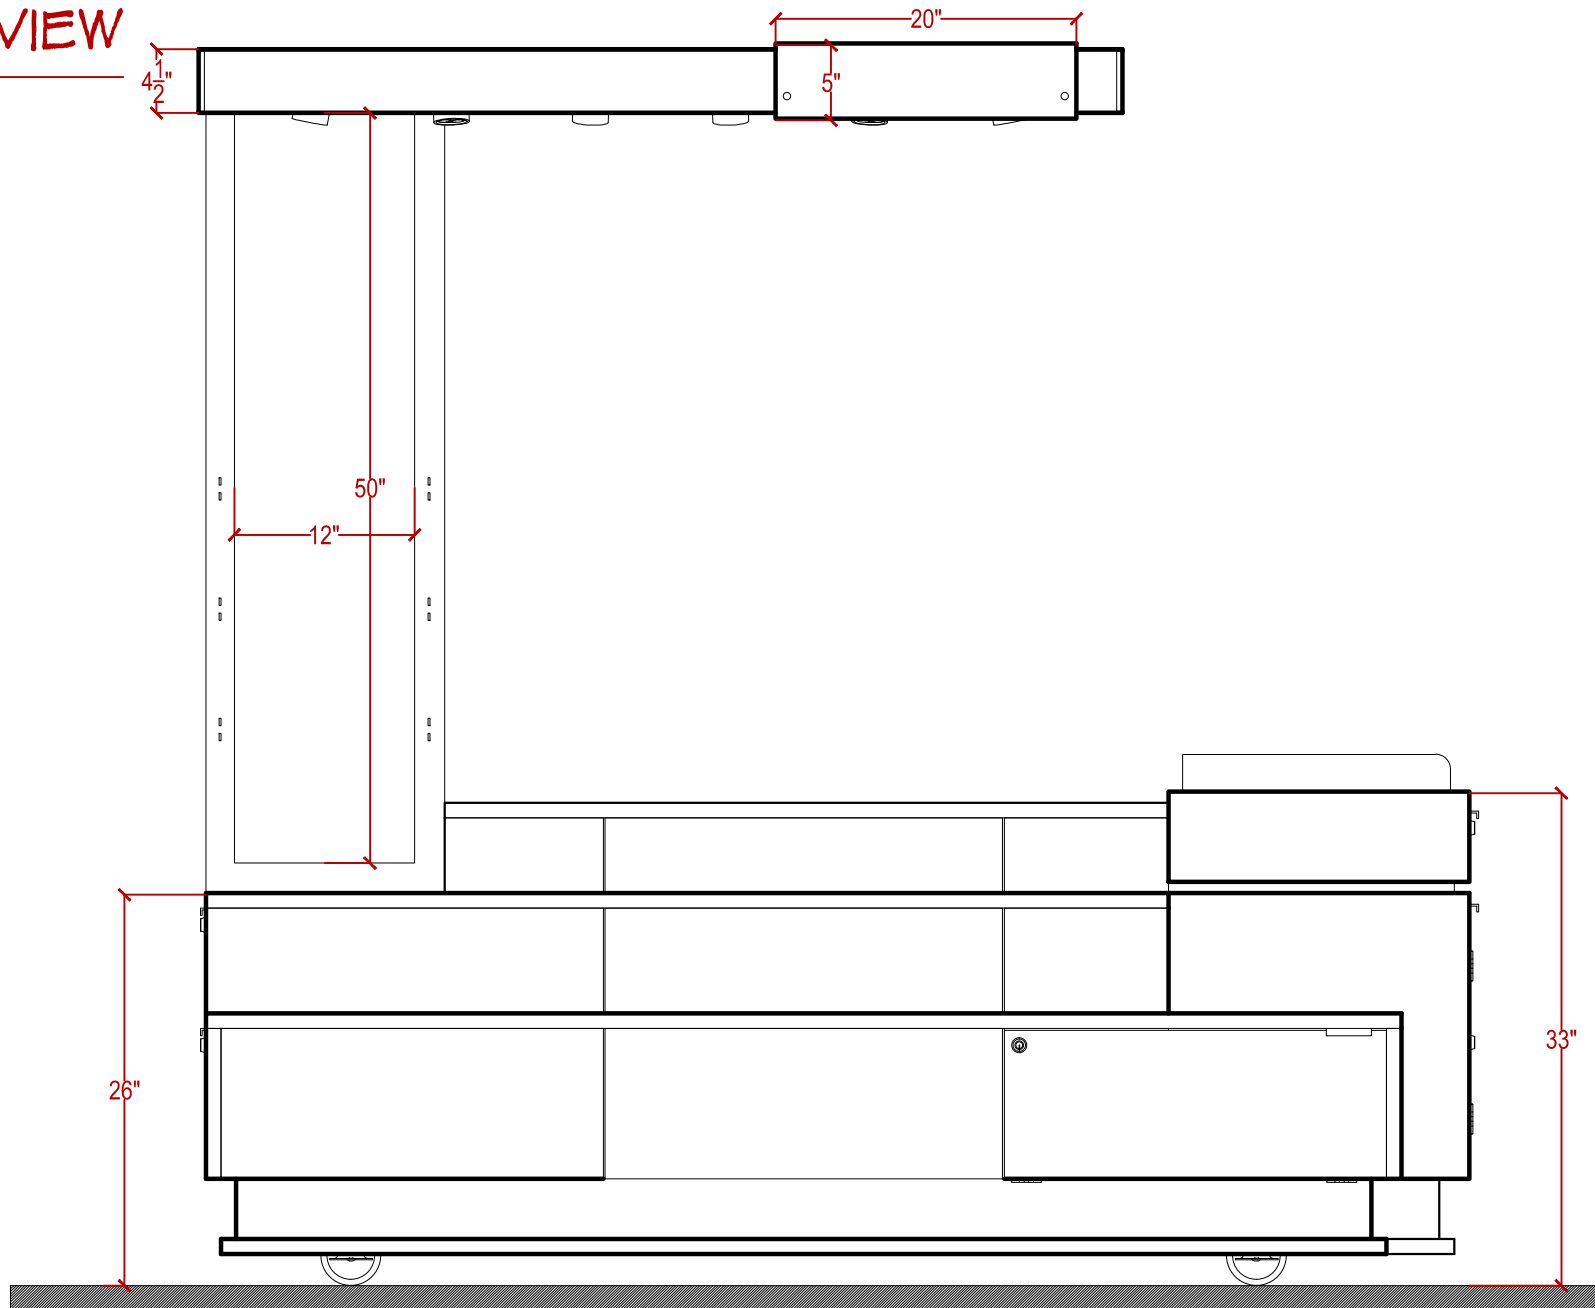

# PLAN VIEW

**creations**  
GLOBAL • RETAIL

PLAN VIEW  
Accuracy +/- 1/2"

Project:  
**CLS-M - Unit**

Job No.:

-

Drawings:

1/4

2d Dimensions

Drawn by: LES

Checked by: A. G.

Scale: NA

Date: -

Revision: -

Page: 1 of 1

# SIDE VIEW