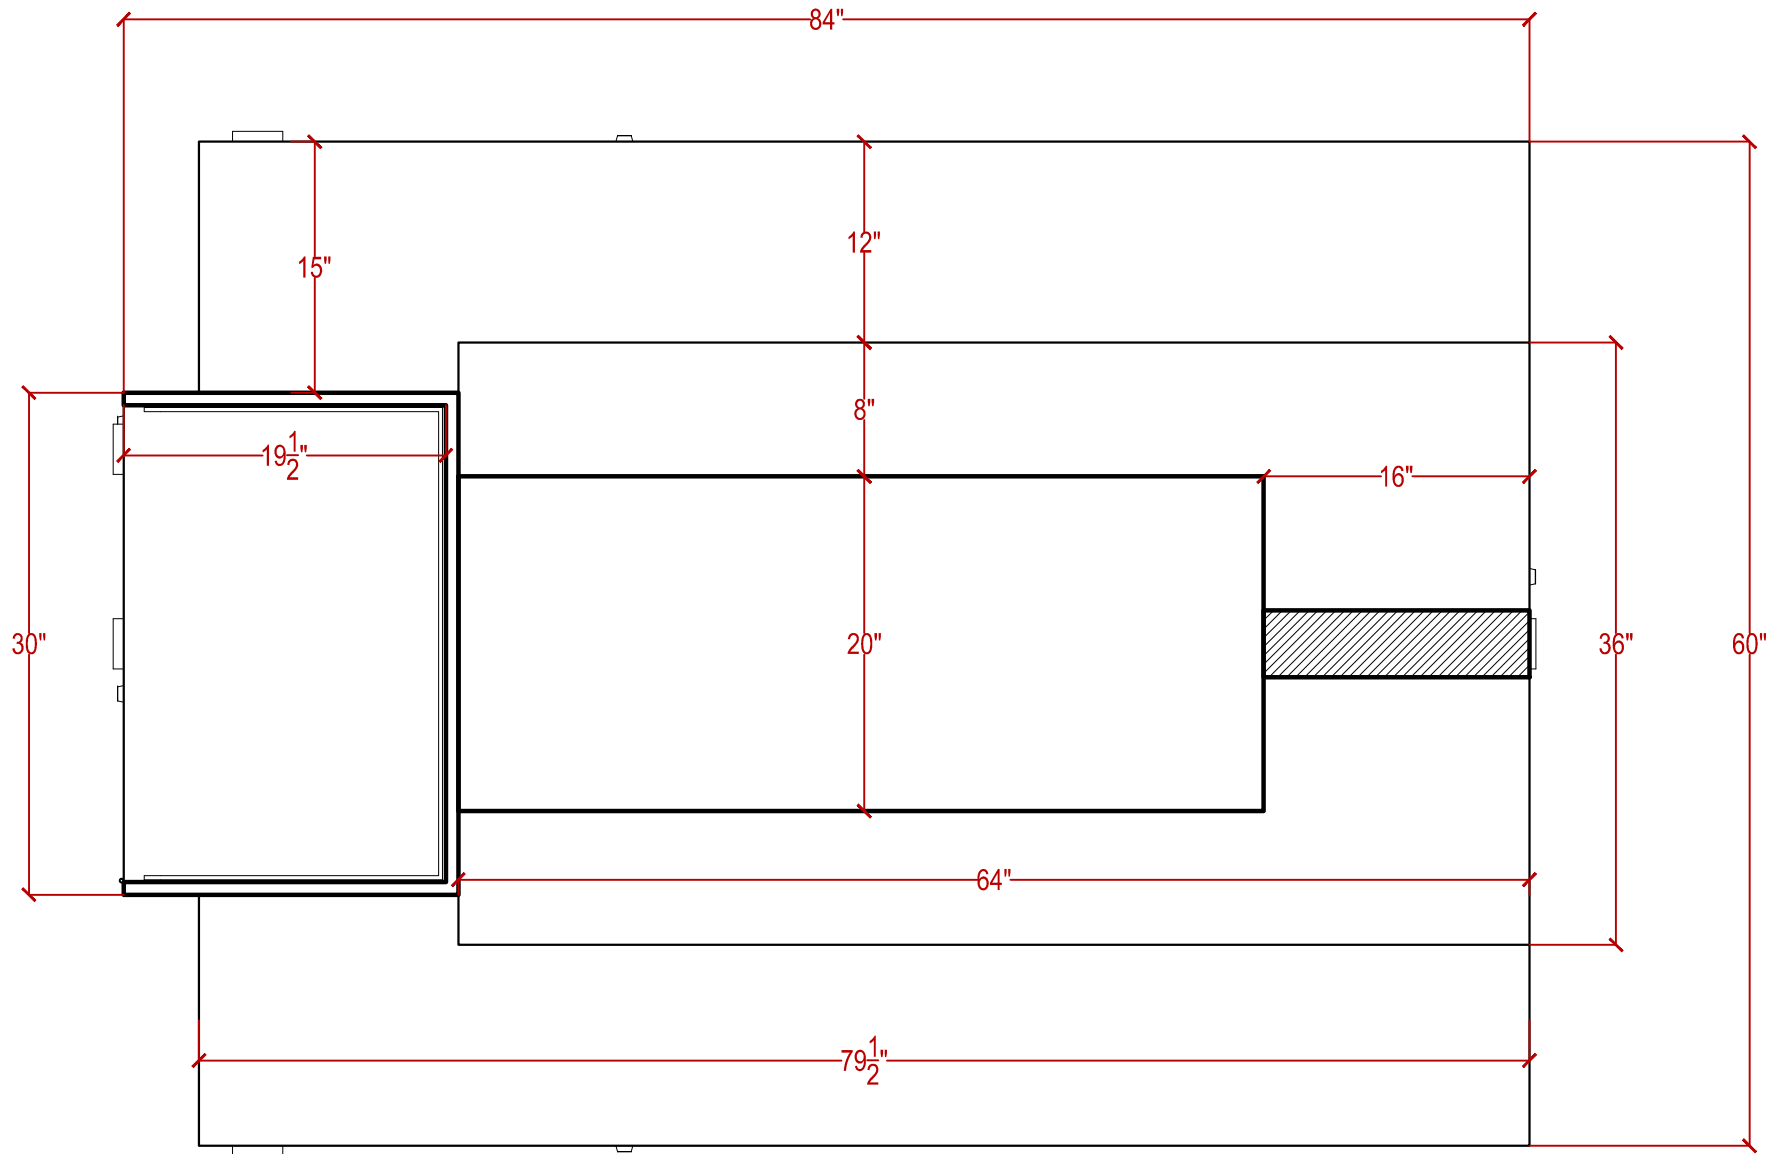

Crazy Cord Covers

AS SEEN ON TV

The Original  
**Crazy Cord Covers**

AS SEEN ON TV

The Original  
**Crazy Cord Covers**

Where's My Cord?

as **PINK** is life

ENDS OCT 26

# PLAN VIEW

**creations**  
GLOBAL • RETAIL

PLAN VIEW  
Accuracy +/- 1/2"

Project:  
**CLS-M - Unit**

Job No.:

-

Drawings:

1/4

2d Dimensions

Drawn by: LES

Checked by: A. G.

Scale: NA

Date: -

Revision: -

Page: 1 of 1