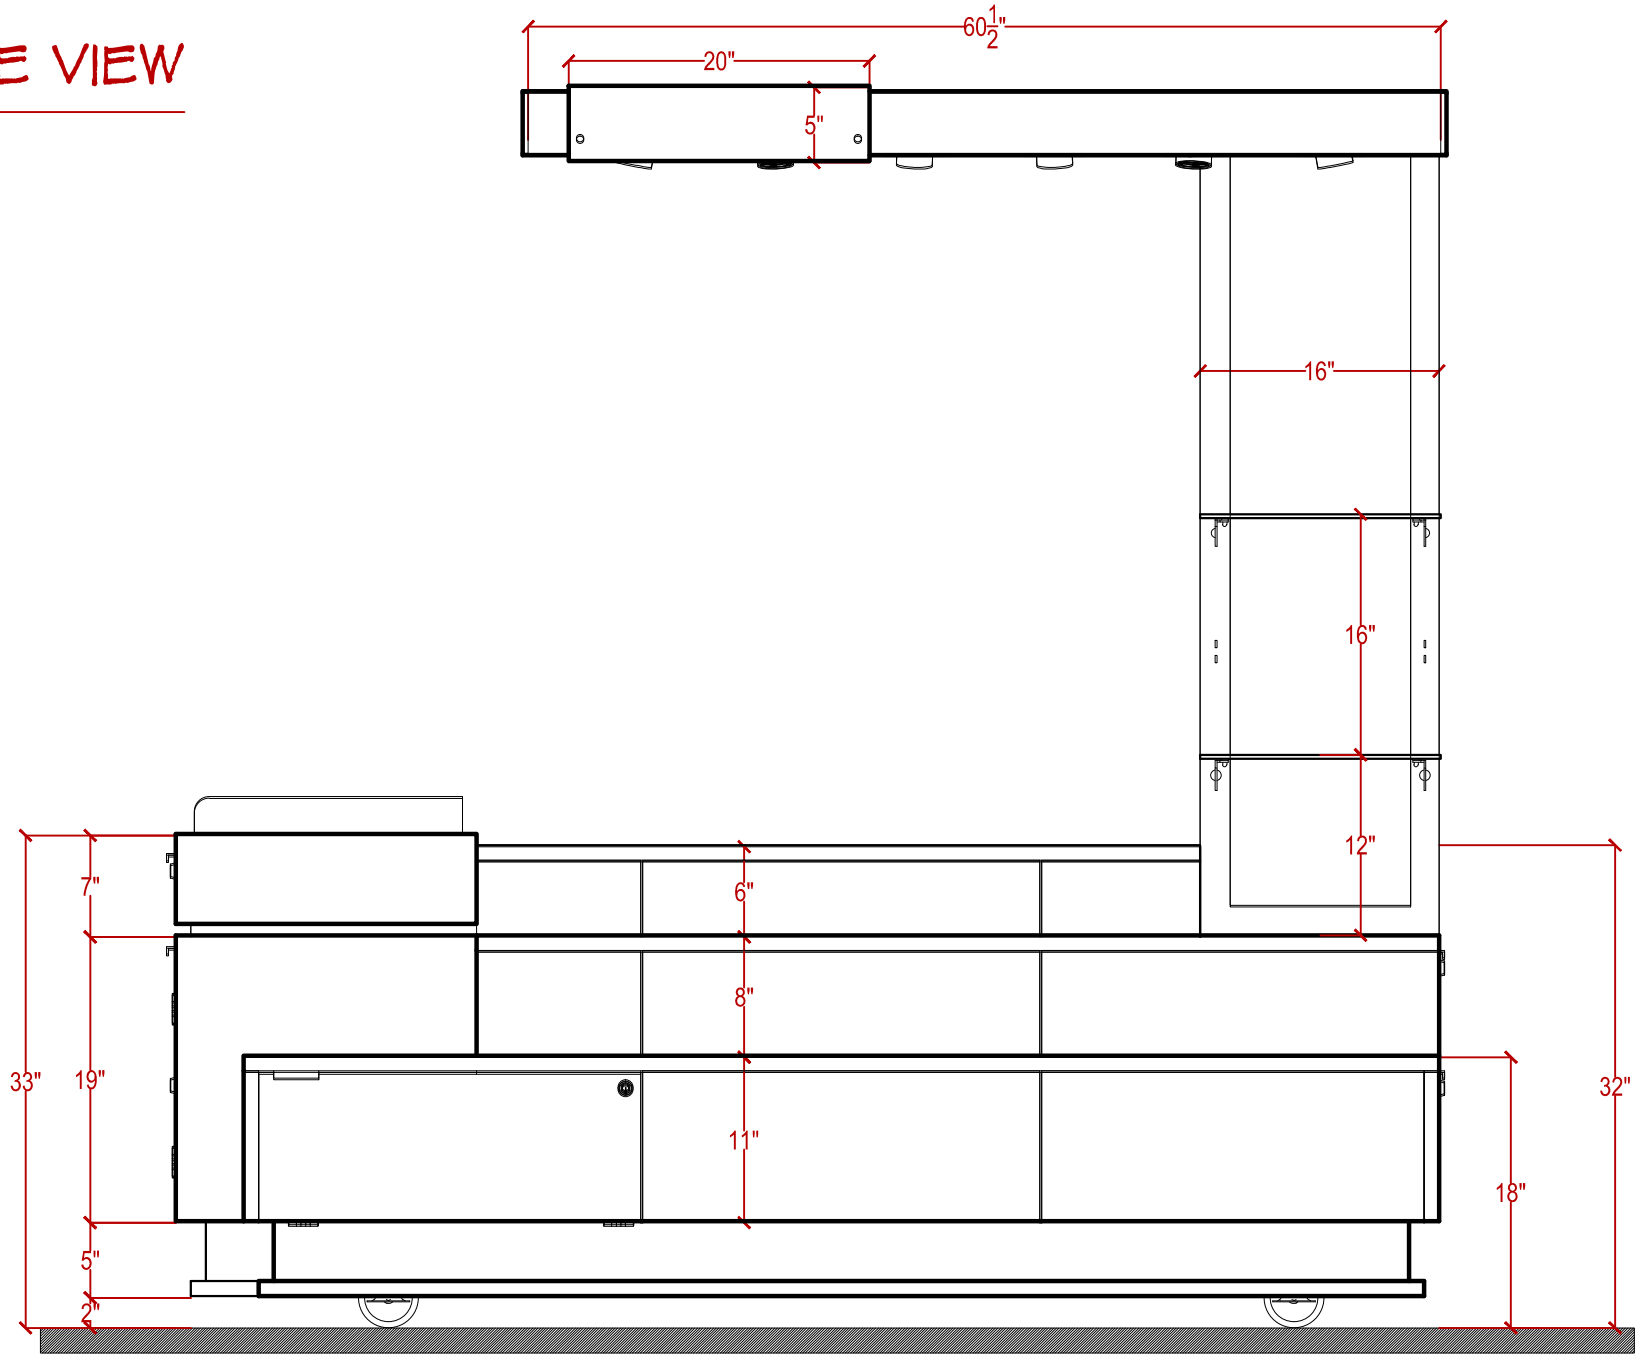

# PLAN VIEW

**creations**  
GLOBAL • RETAIL

PLAN VIEW  
Accuracy +/- 1/2"

Project:  
**CLS-M - Unit**

Job No.:

-

Drawings:

1/4

2d Dimensions

Drawn by: LES

Checked by: A. G.

Scale: NA

Date: -

Revision: -

Page: 1 of 1

# SIDE VIEW